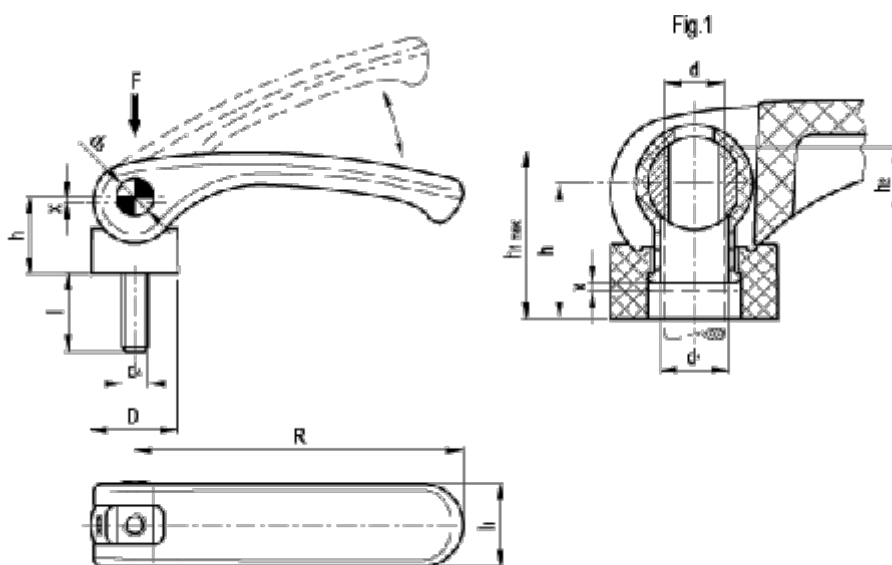

Article number: 2303033586
 Description: E+G Cam Lever
 LAC.80 p-M8x50

Measures

D = 20	R	= 79
d = M8	Tightening (N m)	= 6000
d1 = 8.1	Weight (g)	= 55
d3 = 11	x	= 1
d4 = M8		
h = 21		
l = 50		
l1 = 20		